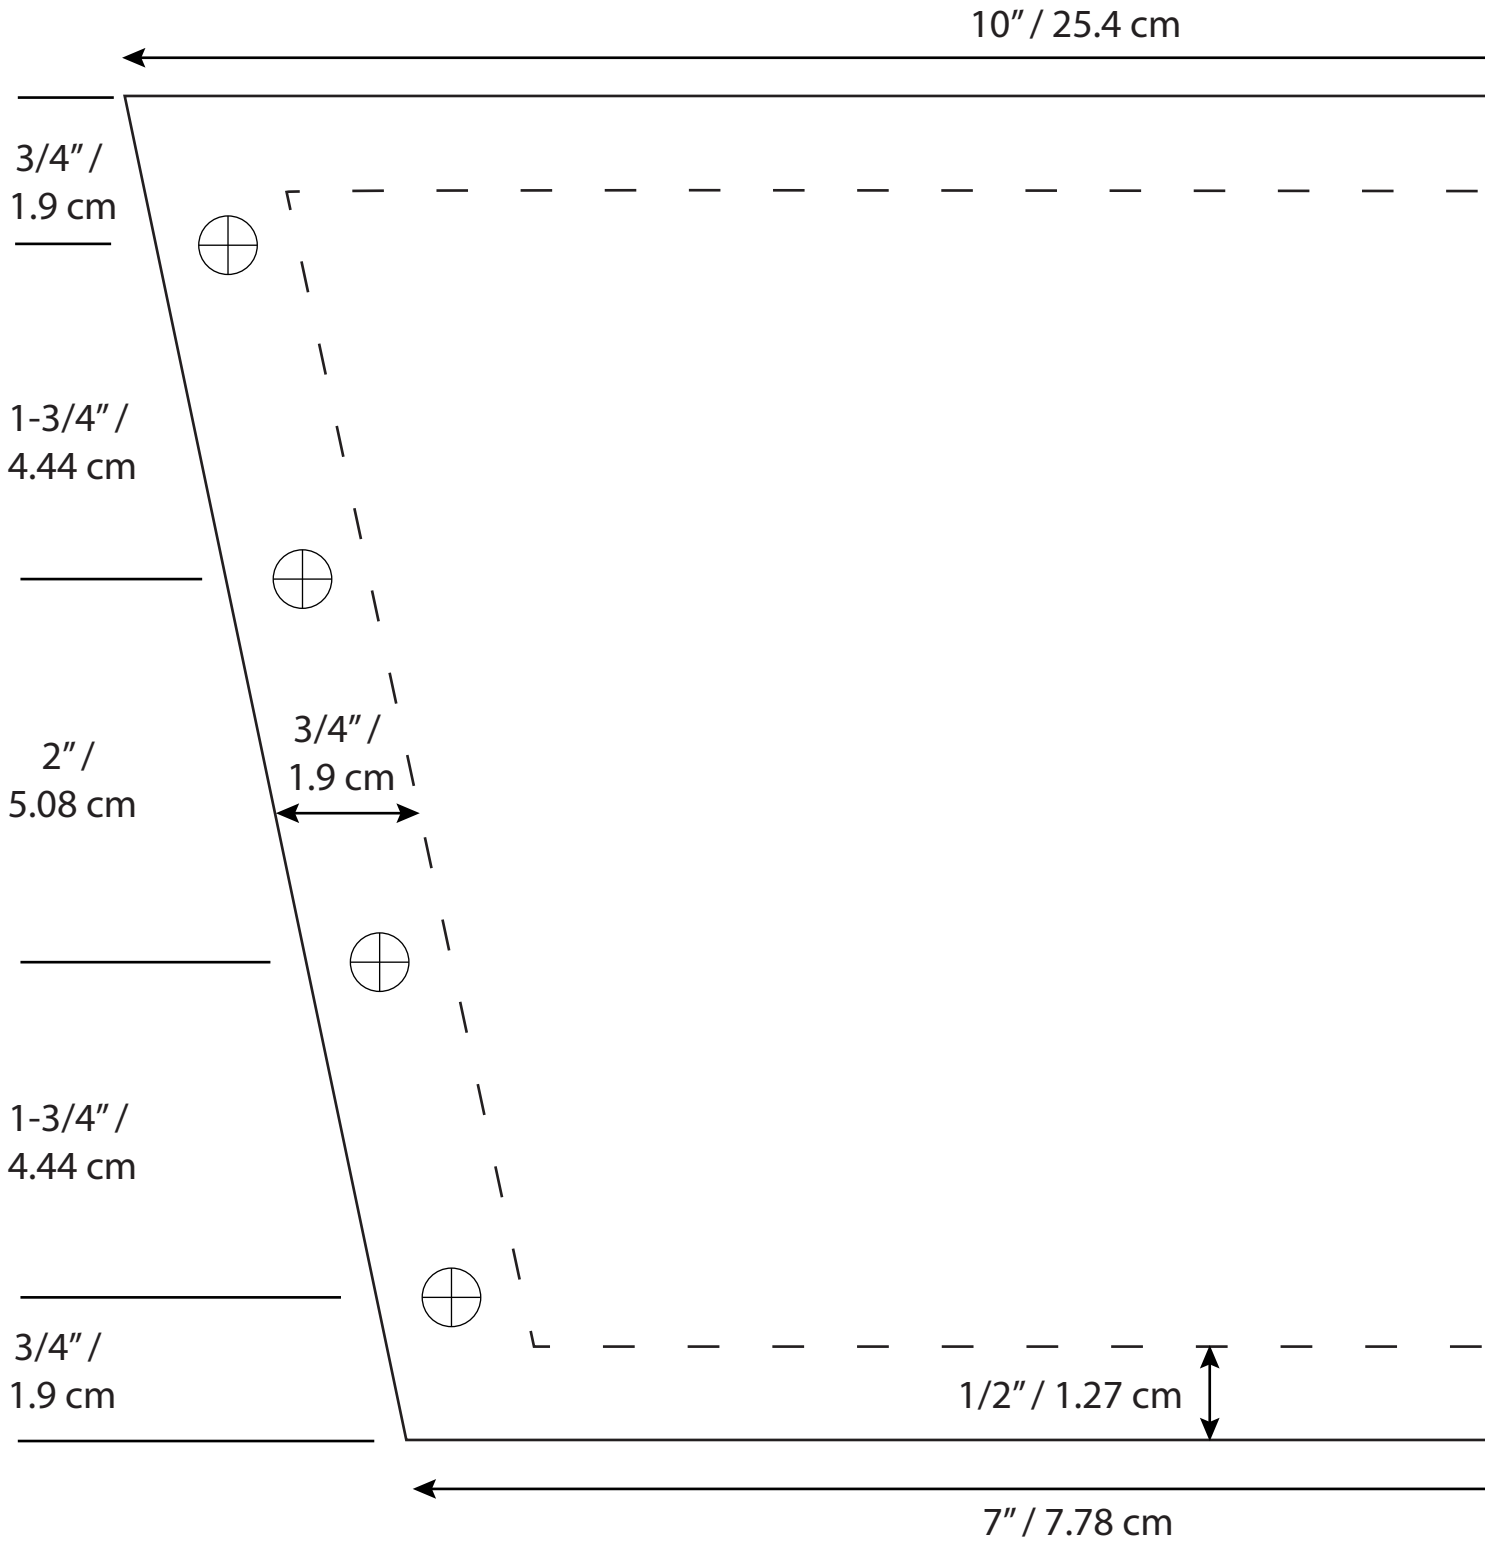

Print at 100%,
Two 8-1/2 x 11 Pages
Line Up End to End in this Order
for Pattern

May have white areas between
pages just continue line work
with pencil or pen,
do not overlap

FILIGREE ARM GUARD

7" / 7.78 cm